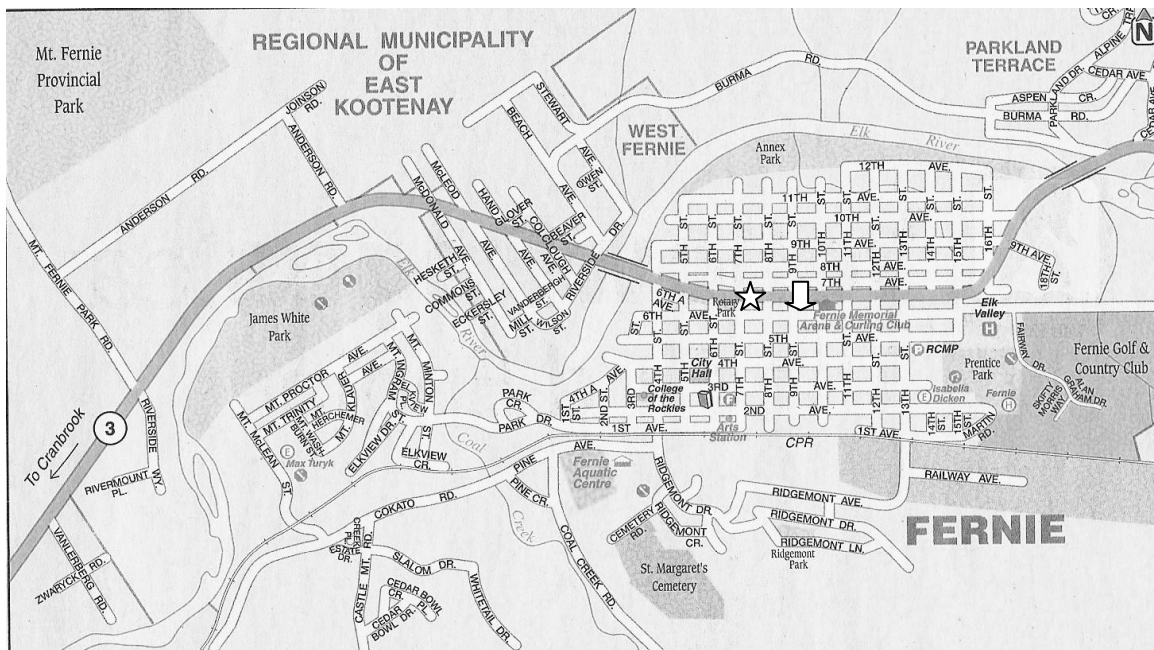

Lions District 19-E Spring Conference

Hotel Information

East Kootenay Motel 1302 Hwy. 3 Fernie, B.C. (250) 423-9266	1 bed - \$69 plus tax 2 beds - \$79 plus tax 3 beds + kitchen - \$129 tax 3 beds - \$99 plus tax
Best Western Hotel 1622- 7 th Ave. Fernie, B.C. 1-866-423-5566	2 Queen beds - \$119 plus tax
Red Tree Lodge 1101 7 th Ave. Fernie, B.C. 1-800-977-2977	1 bed - \$89 plus tax With balcony - \$109 Seniors receive 10% discount More than 10 rooms, 15% discount
Snow Valley Motel 1041 7 th Ave. Fernie, B.C. 1-877-696-7669	Single - \$60 Double - \$70 Kitchenettes - \$80 RV Park - \$30 plus tax (full hook-ups)
Three Sisters Travelodge 401 Hwy. 3 Fernie, B.C. 1-877-578-7878	Two People - \$89 plus tax Three Double Beds - \$94 plus tax
Cornerstone Lodge Fernie Alpine Resort Fernie, B.C. 1-250-423-6855	One Bedroom Standard - \$120 Two Bedroom Deluxe - \$160 Two Bedroom Premium - \$170 (2-6 people)
Park Place Lodge 742 Hwy. 3 Fernie, B.C. 1-877-381-7275 (Convention Centre)	Standard - \$89 plus tax Deluxe - \$96 plus tax Premium - \$103 plus tax Jr. Studio - \$113 plus tax Ex. Studio - \$129 plus tax Lux Studio - \$149 plus tax Premium - \$103 plus tax
The Griz Inn 5369 Ski Hill Rd.	Hotel - \$80 plus tax Studio - \$104 plus tax

Map of Fernie

- ☆ - Park Place Lodge
- ↓ - Fernie Community Centre

Please remember to tell your hotel you are part of the Lions Conference when booking your room.